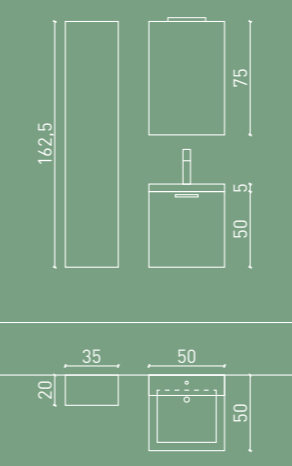

O

F

F

G

F

BIANCO OPACO, MANIGLIA AD
INCASSO M29 NICHEL. CONSOLE
IN CERAMICA "ESSEQ", SPECCHIO
CONTENITORE E LAMPADA "NEW"

BIANCO MATT, NICHEL M29
RECESSED HANDLE. "ESSEQ"
CERAMIC CONSOLE, MIRROR
CABINET AND "NEW" LAMP

BIANCO MAT, POIGNÉE ENCASTRÉE
M29 NICKEL. PLAN-VASQUE EN
CÉRAMIQUE "ESSEQ", ARMOIRE DE
TOILETTE ET LAMPE "NEW"

BIANCO MATT, GRIFFMULDE M29
NICKEL. KERAMIKWASCHBECKEN
"ESSEQ", SPIEGELCHRANK UND
LAMPE "NEW"