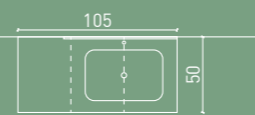

LIGHT | 11

SKIN JEREZ CON CONSOLE IN CERAMICA "CUBO" CON VASCA DECENTRATA. SPECCHIO CON PROFILI ALLUMINIO E LAMPADINE "TUBE" BIANCHE

SKIN JEREZ WITH "CUBO" CERAMIC CONSOLE WITH DECENTRALIZED BASIN. ALUMINIUM PROFILE MIRROR AND WHITE "TUBE" LAMPS

SKIN JEREZ AVEC PLAN-VASQUE EN CÉRAMIQUE "CUBO" AVEC VASQUE DÉCENTRALISÉ. MIROIR AVEC PROFIL EN ALUMINIUM ET LAMPES "TUBE"

SKIN JEREZ MIT KERAMIKWASCHBECKEN "CUBO" DEZENTRIERT. SPIEGEL MIT ALUMINIUM RAHMEN UND WEISSE "TUBE" LAMPE