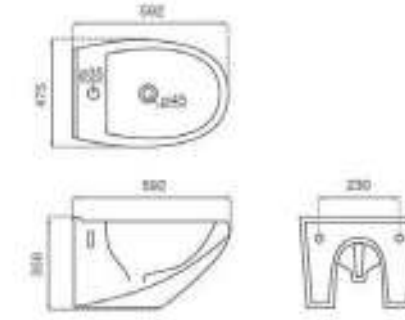

4532 TIBER

Bidet suspendu
Antibactérien

Wall-hung bidet
Antibacterial

△ 24kg/ud / 330 €