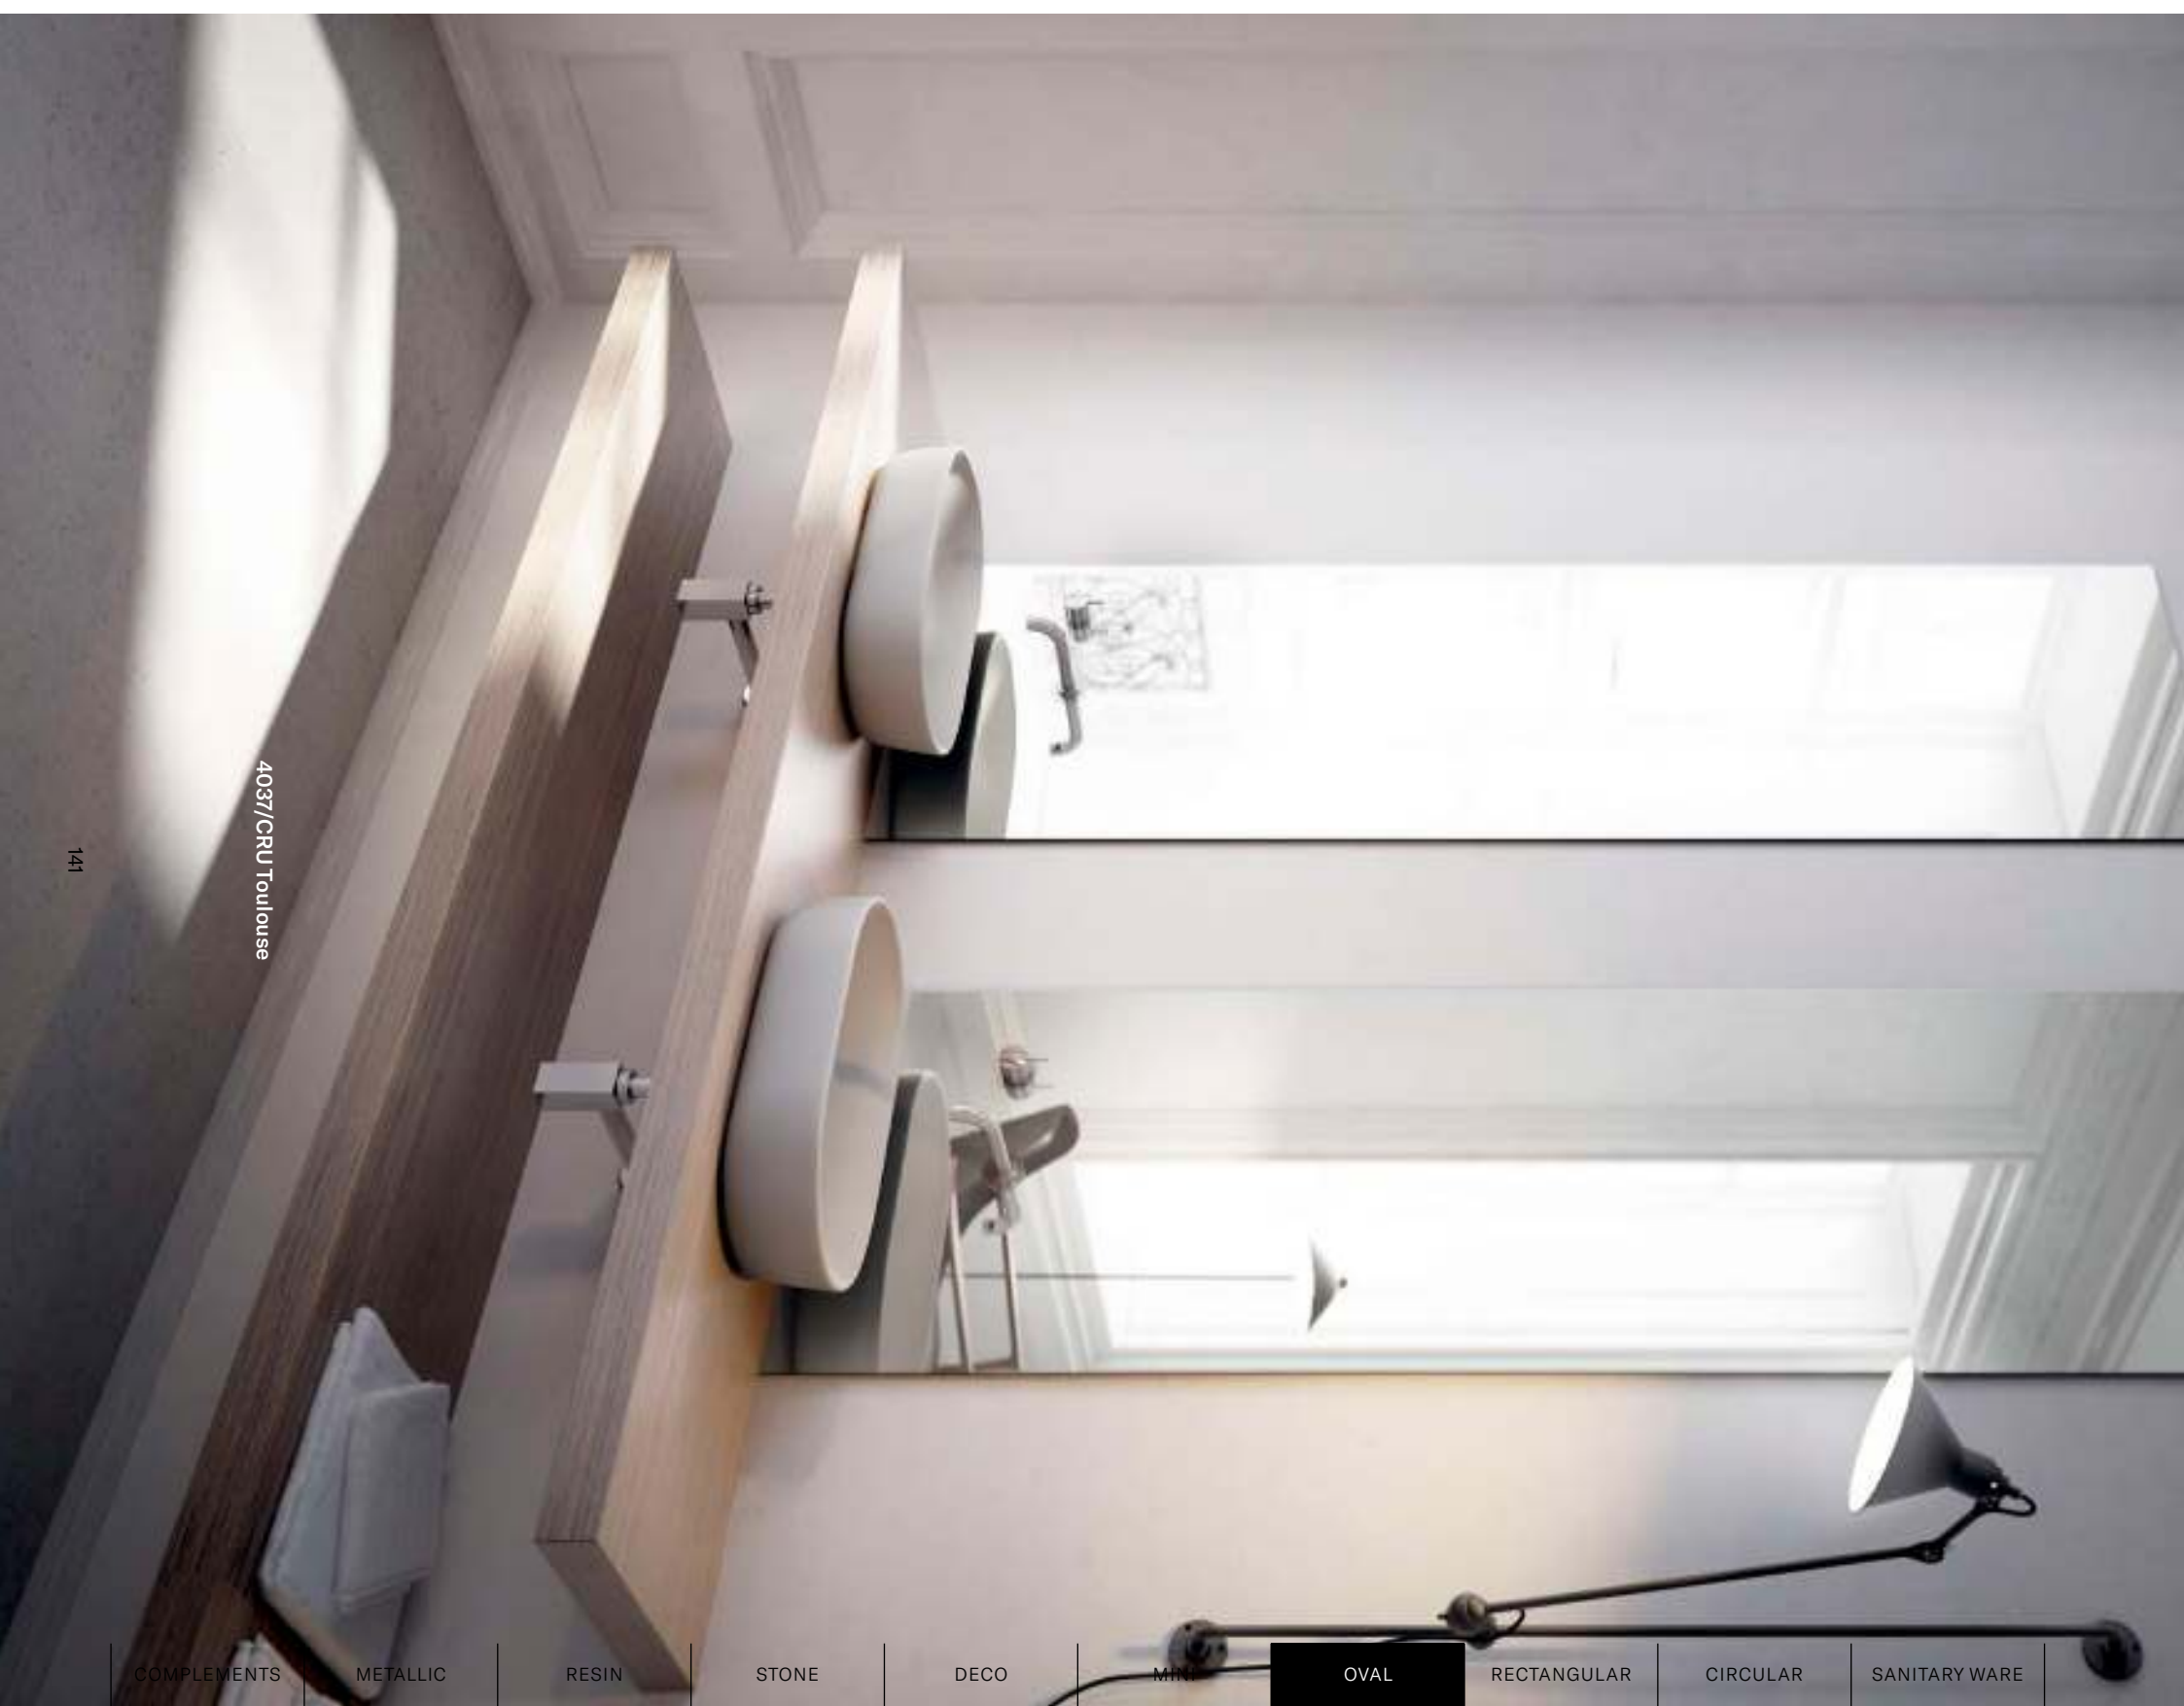

4130 Livorno 60

4037/CRU Toulouse