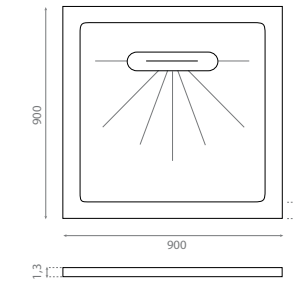

Ceramic / non-slip shower tray
Lineer syphon included
White

△ 30 kg/ud / 777 €

PD010S OAKWOOD

Receveur de douche en grès
porcelanique / antidérapant
Siphon inclus
Marron clair

Ceramic / non-slip shower tray
Lineer syphon included
Brown