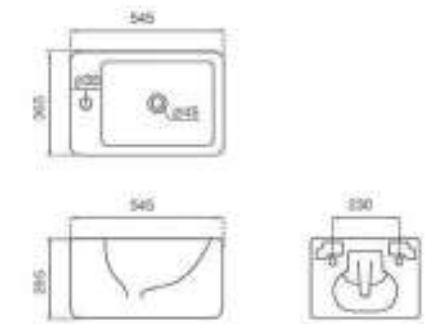

Wall-hung bidet
Antibacterial

△ 23kg/ud / 330 €

4546 LAGOS

WC suspendu * Sans bride
Antibactérien
Abattant Duroplast déclinable
Abattant slim extraplat
Système frein de chute

Wall-hung toilet
Antibacterial
Duroplast removable seat and cover
Slim seat cover
Soft close system