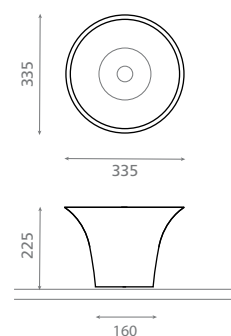

8332 SOTRES

Vasque à poser
Sans trop-plein
Acier

Topcounter washbasin
Without overflow
Stainless steel

△ 2,5kg/ud / 265 €