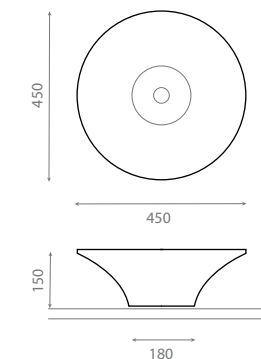

8334 BULNES

Vasque à poser
Sans trop-plein
Acier

Topcounter washbasin
Without overflow
Stainless steel

△ 3kg/ud / 318 €