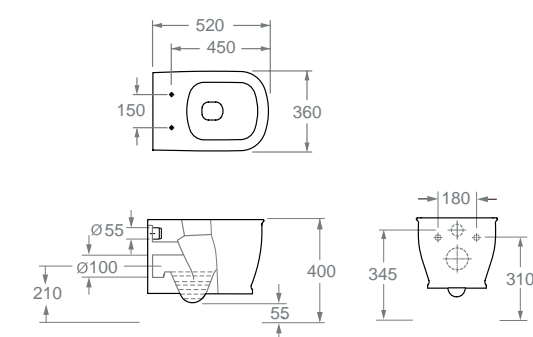

4546 LAGOS

WC suspendu * Sans bride
Antibactérien
Abattant Duroplast déclinable
Abattant slim extraplat
Système frein de chute

Wall-hung toilet
Antibacterial
Duroplast removable seat and cover
Slim seat cover
Soft close system

△ 24kg/ud / 522 €