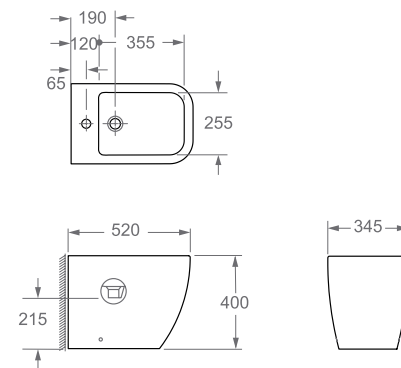

4517R NEW TOLEDO

Bidet
Antibactérien

Bidet
Antibacterial

△ 23kg/ud / 407 €