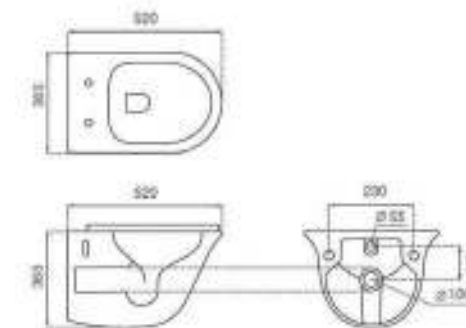

4527/UF CONGO

WC suspendu
Antibactérien
Abattant Duroplast déclinable
Abattant slim extraplat
Système frein de chute

Wall-hung toilet
Antibacterial
Duroplast removable seat and cover
Slim seat cover
Soft close system

△ 26kg/ud / 395 €