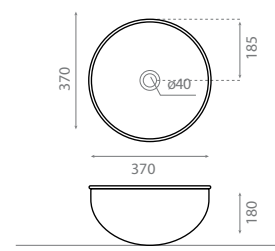

8315 MOGRO

Vasque à poser
Sans trop-plein
Acier émaillé
Gris / Blanc

Topcounter washbasin
Without overflow
Enamelled stainless steel
Grey / White

△ 2,5kg/ud / 292 €