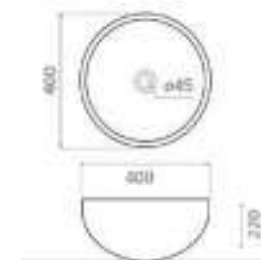

8333 BEJES

Vasque à poser
Sans trop-plein
Acier

Topcounter washbasin
Without overflow
Stainless steel

△ 3,5kg/ud / 381 €