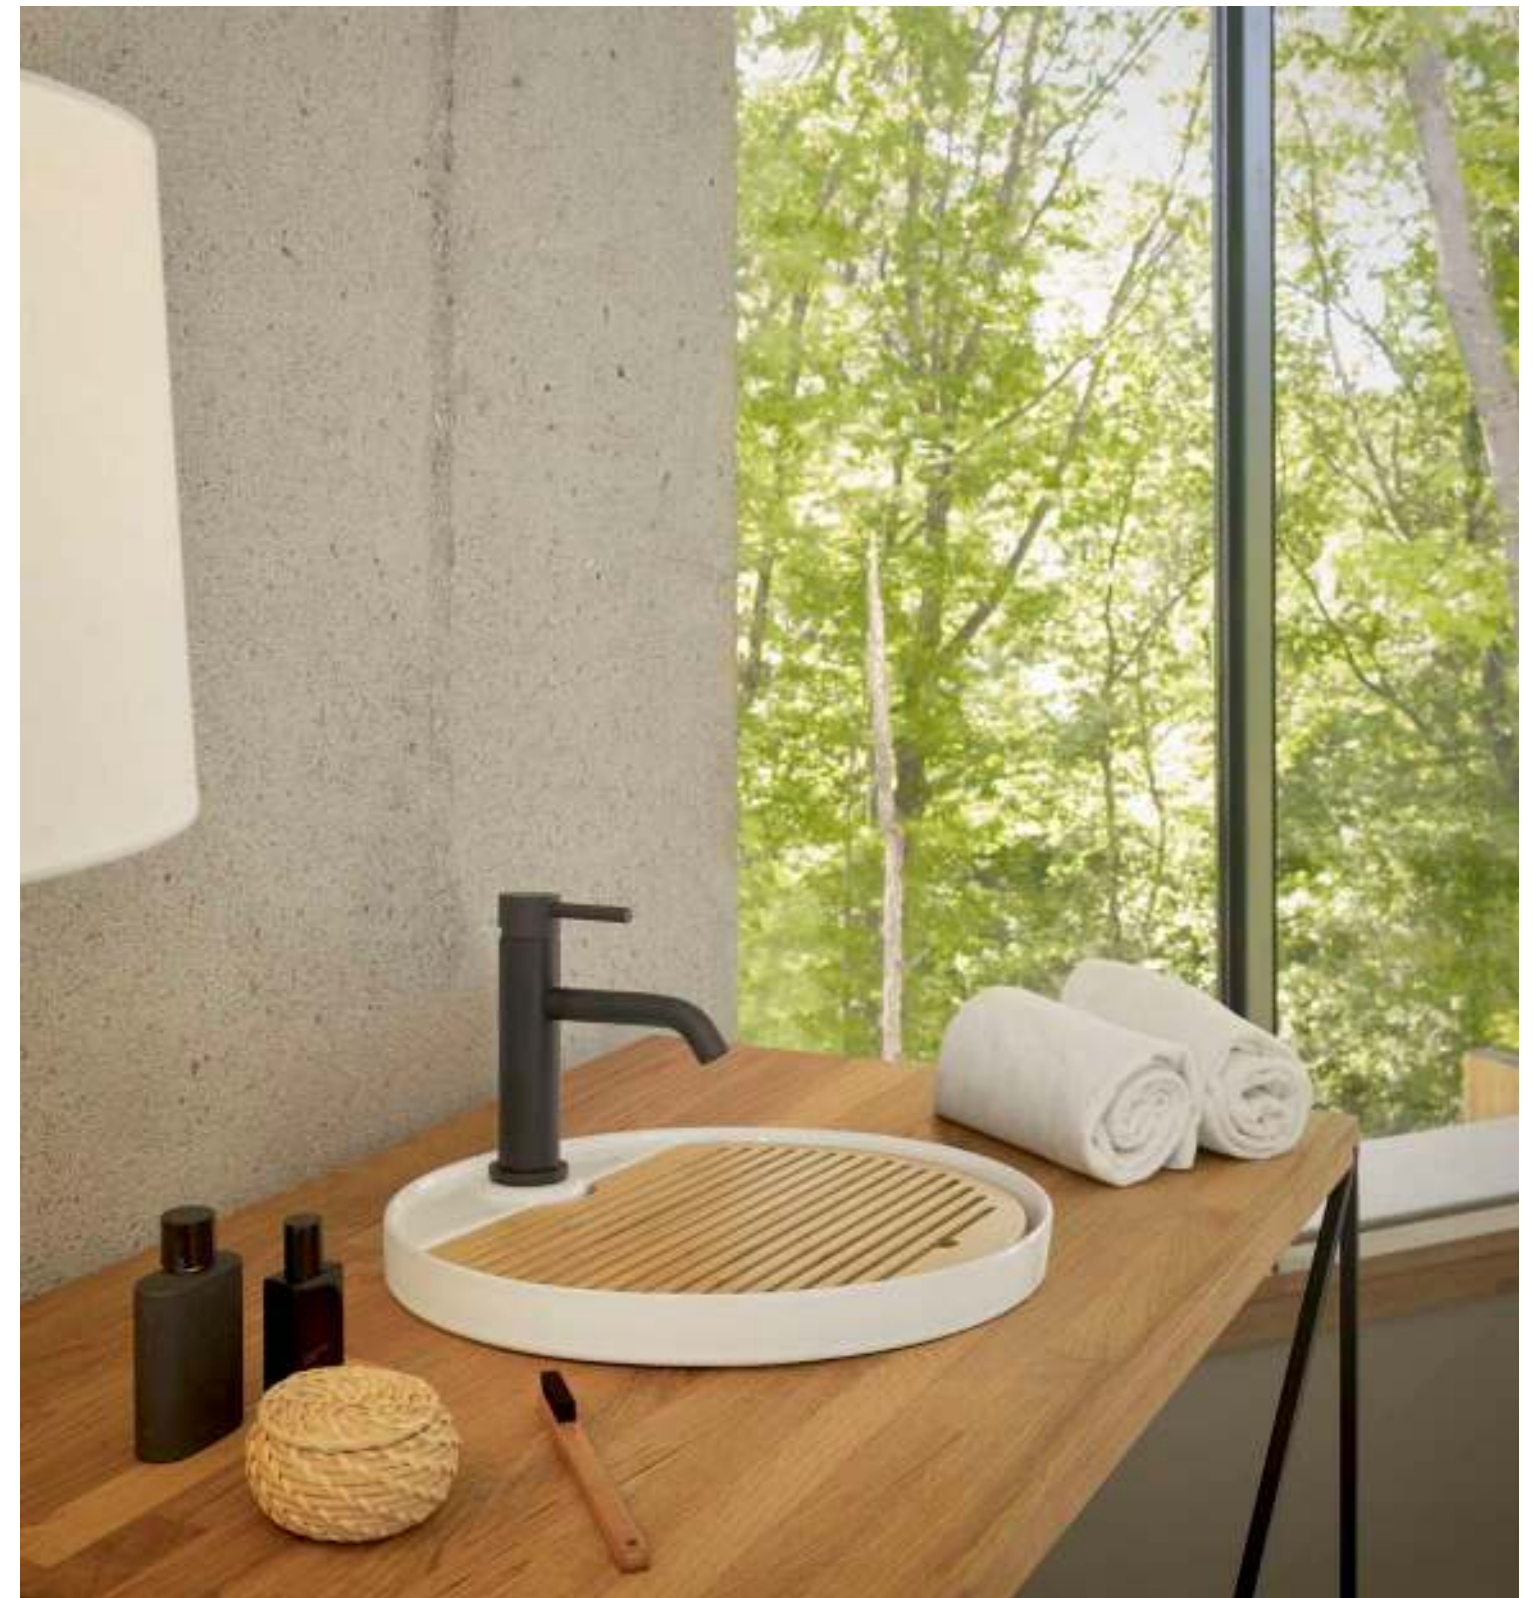

4124 Buelna
4124/T Plateau en bambou