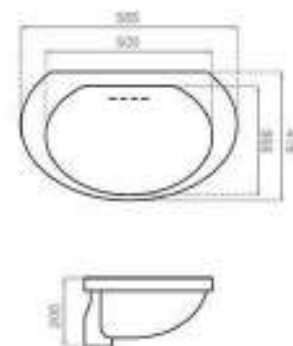

4073 TITANIC 1ST CLASS

Vasque à encastrer par-dessous
Sans trop-plein
Siphon inclus

Undercounter washbasin
Without overflow
Basin trap included

△ 9kg/ud / 394 €