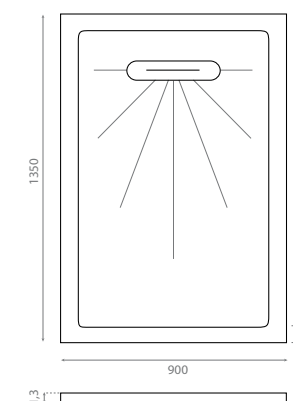

PD003S GUSTO

Receveur de douche en grès
porcelanique / antidérapant
Siphon inclus
Gris Taupe

Ceramic / non-slip shower tray
Lineer syphon included
Grey Taupe

△ 45 kg/ud / 810 €