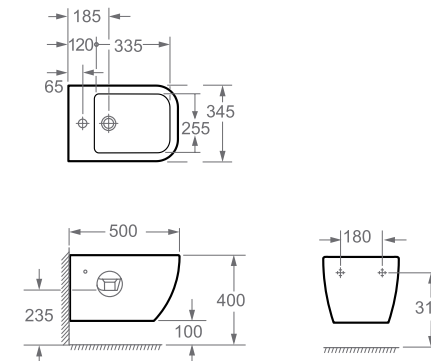

4517RS NEW TOLEDO

Bidet suspendu
Antibactérien
Wall-hung bidet
Antibacterial

△ 19,5kg/ud / 407 €