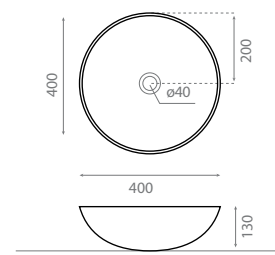

8325 NOJA

Vasque à poser
Sans trop-plein
Aluminium émaillé
Rose Gold / Blanc

Topcounter washbasin
Without overflow
Enamelled aluminium
Rose Gold / White

△ 2,5kg/ud / 369 €