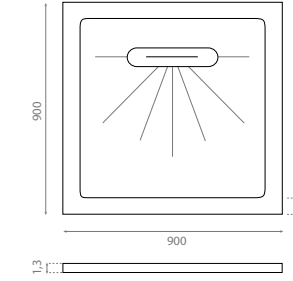

PD010S OAKWOOD

Receveur de douche en grès
porcelanique / antidérapant
Siphon inclus
Marron clair

Ceramic / non-slip shower tray
Lineer syphon included
Brown

△ 30 kg/ud / 777 €