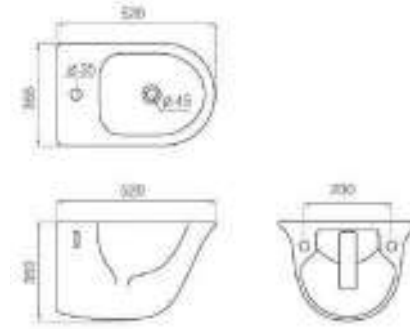

Wall-hung toilet
Antibacterial
Duroplast removable seat and cover
Slim seat cover
Soft close system

△ 26kg/ud / 395 €

4528 CONGO

Bidet suspendu
Antibactérien

Wall-hung bidet
Antibacterial

△ 18kg/ud / 305 €