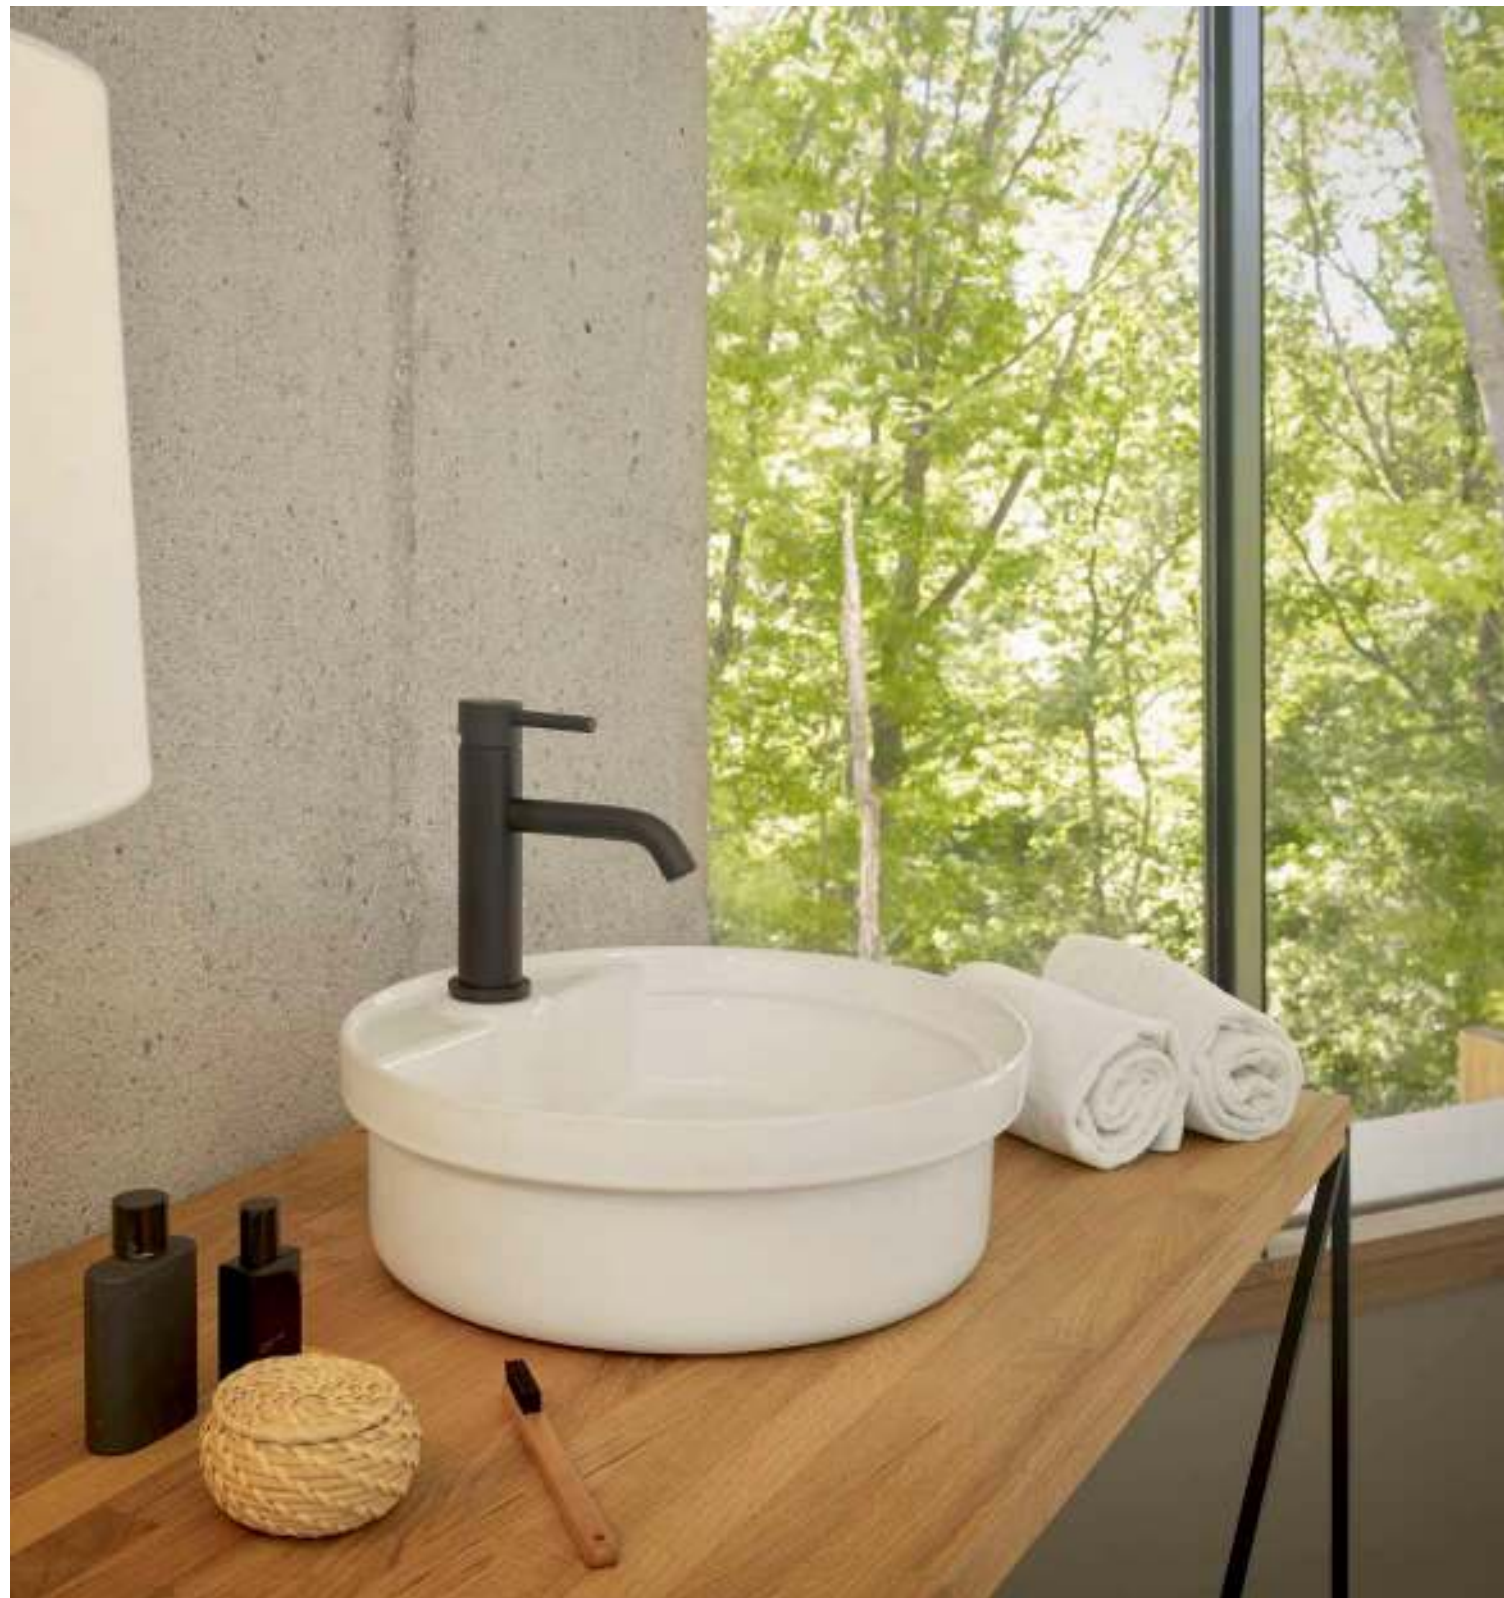

4084N New Lys

4062B/CRU New Nordic